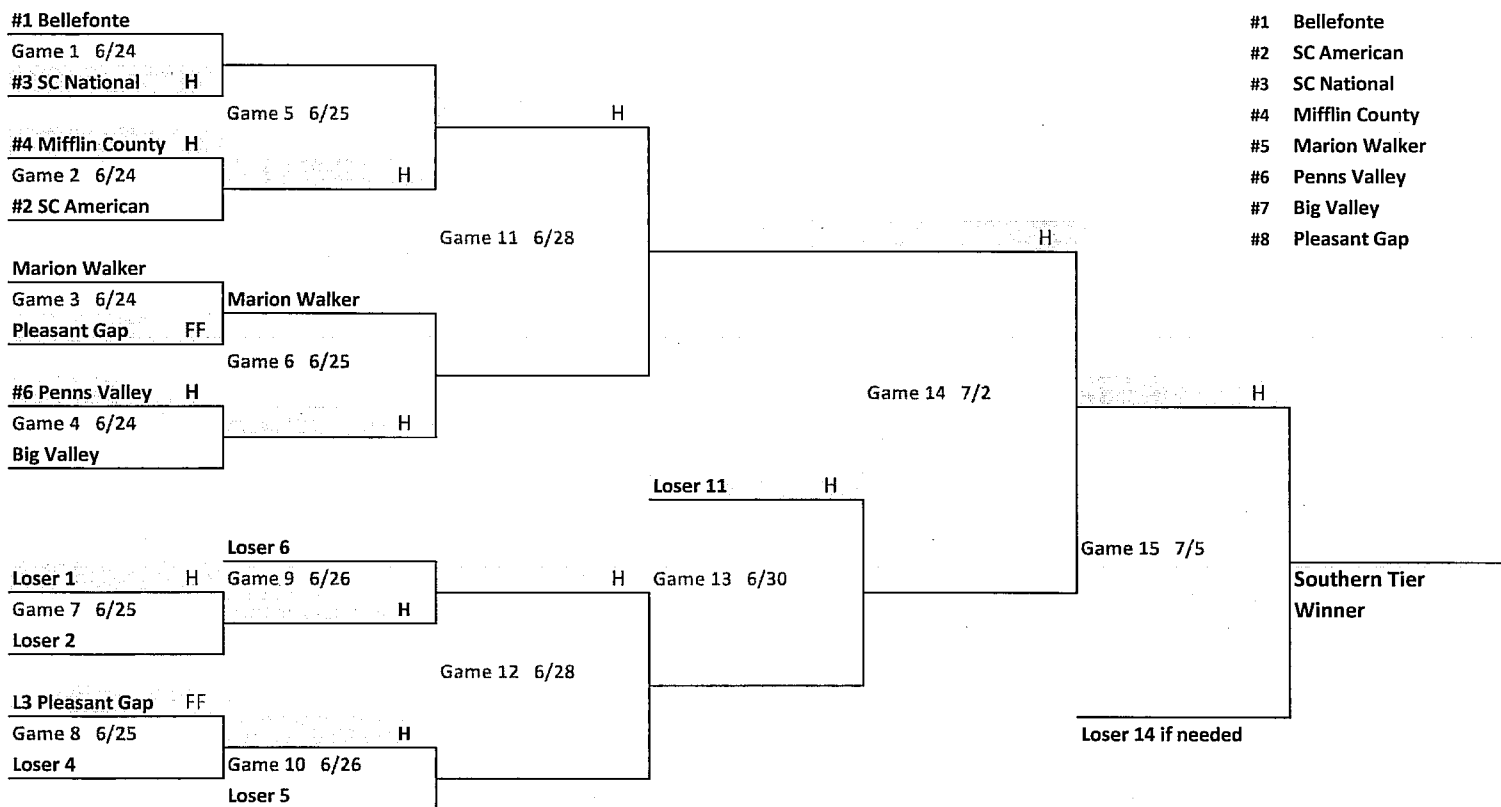

Little League Baseball
2011 Pennsylvania District 5 Double Elimination Tournament
9-10 Northern and Southern Tier

Note: All games start @ 6:00 PM

Northern Tier

- #1 P-O
- #2 Milesburg
- #3 Four Leaf
- #4 Clearfield
- #5 Tri County
- #6 Curwensville

Southern Tier

- #1 Bellefonte
- #2 SC American
- #3 SC National
- #4 Mifflin County
- #5 Marion Walker
- #6 Penns Valley
- #7 Big Valley
- #8 Pleasant Gap

Host site(s) (H)

District Finals to be played July 7, 8, 9,

Game 1 @ Southern Tier Winner

Game 2 @ Northern Tier Winner

Game 3 @ Southern Tier Winner if needed

District winner advances to the Section 4 tournament to hosted by Mt. Union Little League PA District 11

Note: All games start @ 6:00 PM

Northern Tier

Southern Tier

Host site(s) (H)

District Finals to be played July 8, 9, 10

Game 1 @ Northern Tier Winner

Game 2 @ Southern Tier Winner

Game 3 @ Northern Tier Winner if needed