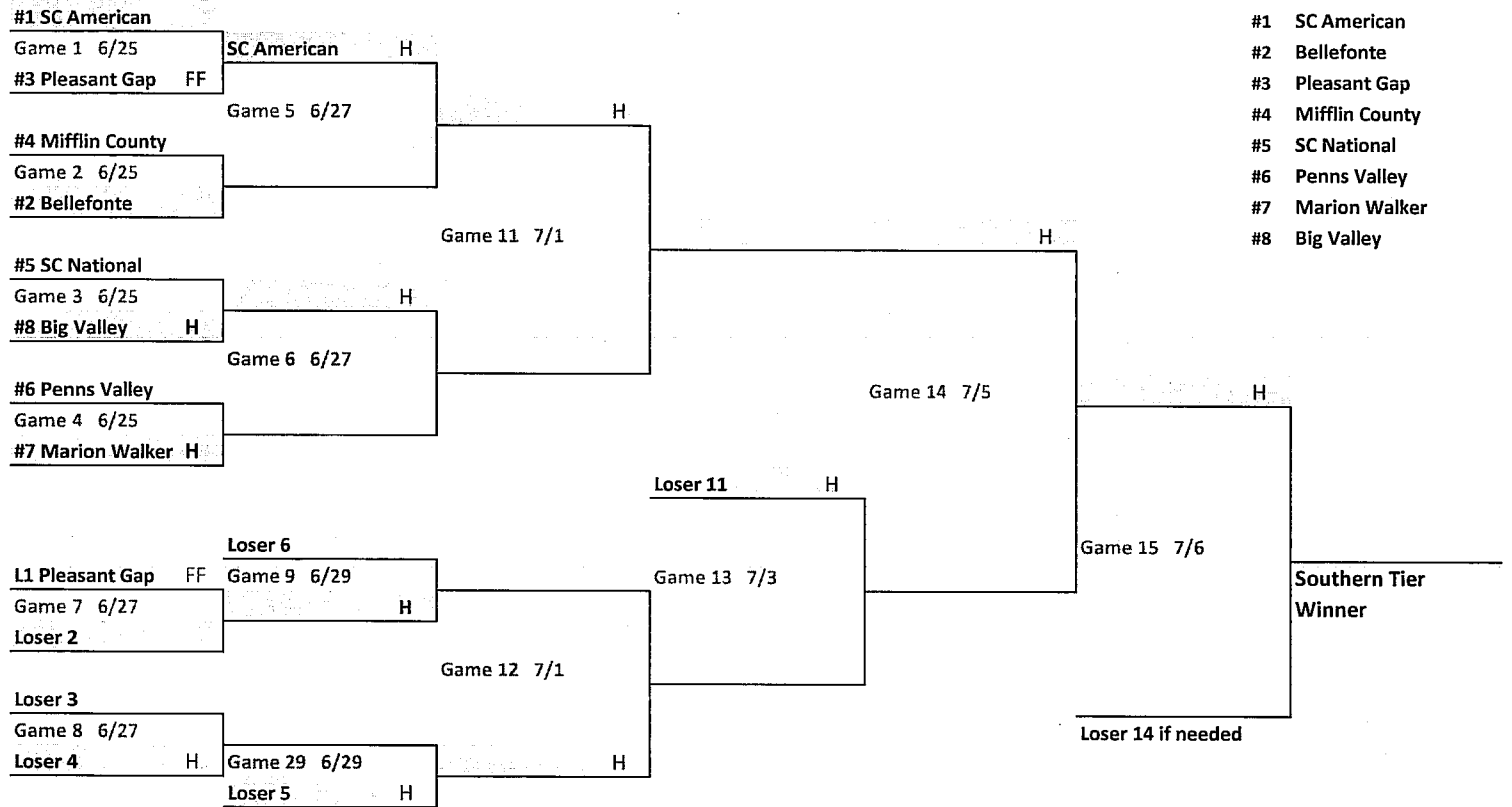

Southern Tier

- #1 Bellefonte
- #2 SC American
- #3 SC National
- #4 Mifflin County
- #5 Marion Walker
- #6 Penns Valley
- #7 Big Valley
- #8 Pleasant Gap

Host site(s) (H)

District Finals to be played July 7, 8, 9,

Game 1 @ Southern Tier Winner

Game 2 @ Northern Tier Winner

Game 3 @ Southern Tier Winner if needed

District winner advances to the Section 4 tournament to hosted by Mt. Union Little League PA District 11

Section dates: July 12, 13, 14, 15, 16

Barbara Holovka - District Administrator 614.467.7507 (h)

Little League Baseball
2011 Pennsylvania District 5 Double Elimination Tournament
11-12 Northern and Southern Tier

Note: All games start @ 6:00 PM

Northern Tier

Southern Tier

Host site(s) (H)

District Finals to be played July 8, 9, 10

Game 1 @ Northern Tier Winner

Game 2 @ Southern Tier Winner

Game 3 @ Northern Tier Winner if needed