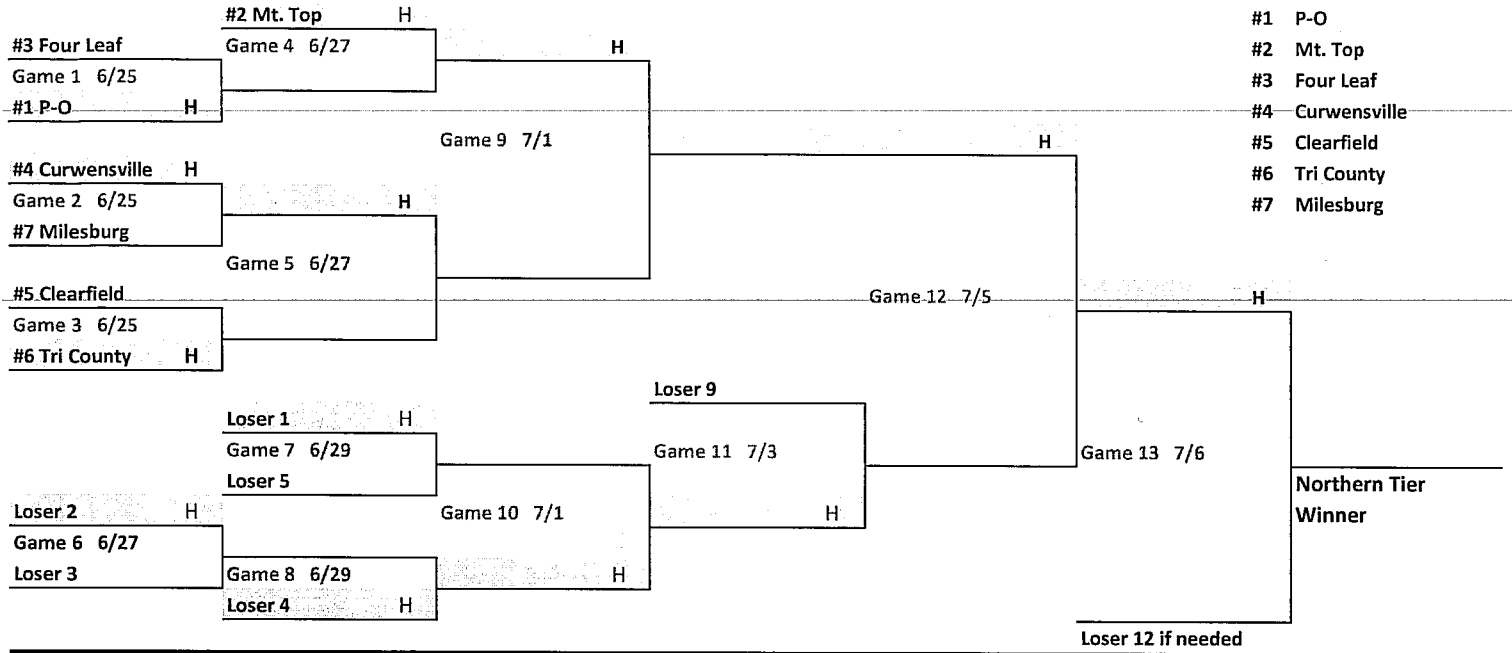

Little League Baseball
2011 Pennsylvania District 5 Double Elimination Tournament
9-10 Northern and Southern Tier

Note: All games start @ 6:00 PM

Northern Tier

- #1 P-O
- #2 Milesburg
- #3 Four Leaf
- #4 Clearfield
- #5 Tri County
- #6 Curwensville

Southern Tier

- #1 Bellefonte
- #2 SC American
- #3 SC National
- #4 Mifflin County
- #5 Marion Walker
- #6 Penns Valley
- #7 Big Valley
- #8 Pleasant Gap

Host site(s) (H)

District Finals to be played July 7, 8, 9,

Game 1 @ Southern Tier Winner

Game 2 @ Northern Tier Winner

Game 3 @ Southern Tier Winner if needed

District winner advances to the Section 4 tournament to hosted by Mt. Union Little League PA District 11

Note: All games start @ 6:00 PM

Northern Tier

Southern Tier

Host site(s) (H)

District Finals to be played July 8, 9, 10

Game 1 @ Northern Tier Winner

Game 2 @ Southern Tier Winner

Game 3 @ Northern Tier Winner if needed