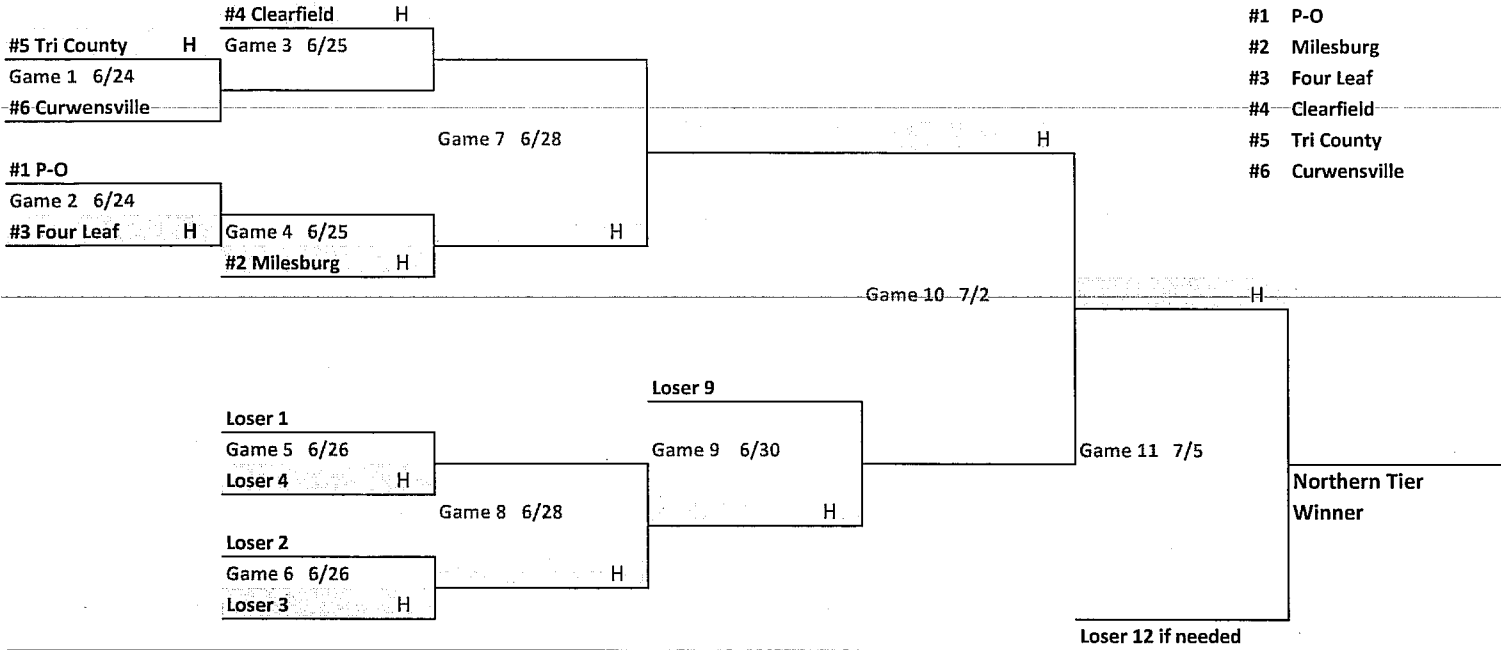

Little League Baseball
2011 Pennsylvania District 5 Double Elimination Tournament
9-10 Northern and Southern Tier

Note: All games start @ 6:00 PM

Northern Tier

- #1 P-O
- #2 Milesburg
- #3 Four Leaf
- #4 Clearfield
- #5 Tri County
- #6 Curwensville

Southern Tier

- #1 Bellefonte
- #2 SC American
- #3 SC National
- #4 Mifflin County
- #5 Marion Walker
- #6 Penns Valley
- #7 Big Valley
- #8 Pleasant Gap

Host site(s) (H)

District Finals to be played July 7, 8, 9,

Game 1 @ Southern Tier Winner

Game 2 @ Northern Tier Winner

Game 3 @ Southern Tier Winner if needed

District winner advances to the Section 4 tournament to hosted by Mt. Union Little League PA District 11